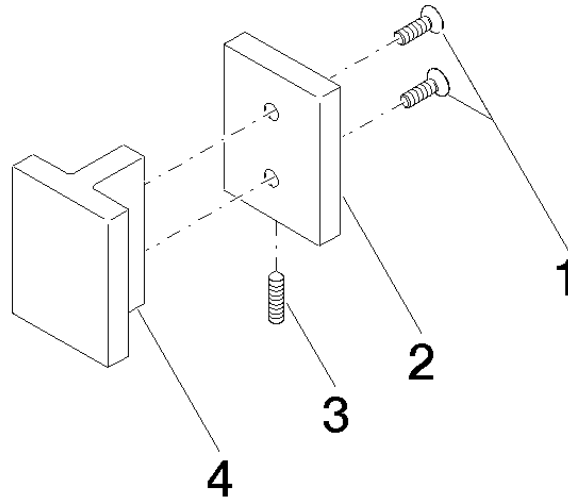

### Required miscellaneous

---

**Attachment set for towel bar/tumbler mounting on two sides -** 12 351 970 90

## Door handle - Matte Black

---

11 000 980

mm [inches]

**Door handle - Matte Black**

11 000 980

**Spare parts list**

No.	Item Number	Name	Quantity used	Delivery time
1	09 30 30 170 90	screw	2	2
2	08 17 98 557-33	cover	1	30
3	04 31 11 113 00 90	pin	1	2
4	08 17 98 558-33	handle	1	30