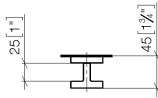

### Required miscellaneous

---

**Attachment set for towel bar/tumbler mounting on two sides -** 12 351 970 90

## Door handle - Matte Black

---

11 000 980

mm [inches]

**Door handle - Matte Black**

11 000 980

**Spare parts list**

No.	Item Number	Name	Quantity used	Delivery time
1	09 30 30 170 90	screw	2	2
2	08 17 98 557-33	cover	1	30
3	04 31 11 113 00 90	pin	1	2
4	08 17 98 558-33	handle	1	30